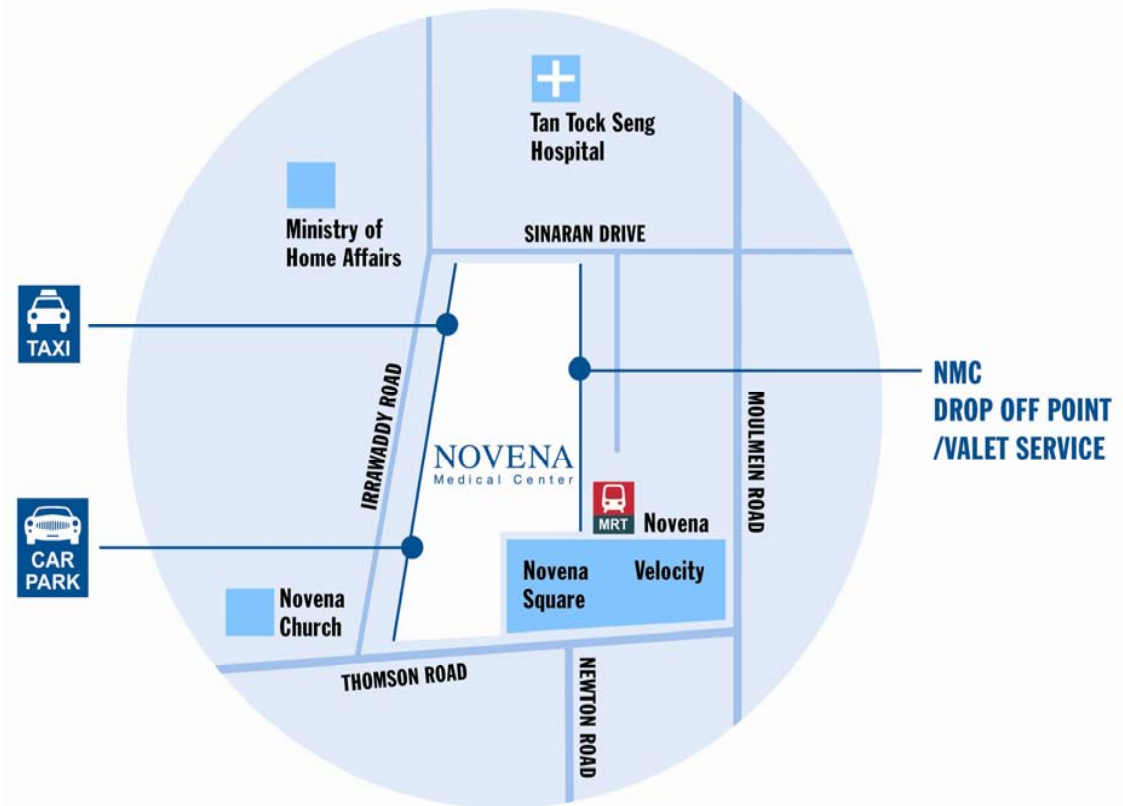

SINGAPORE  
QUALITY CLASS

ACCREDITED  
The Quality Business

**THOMSON AESTHETICS @**  
**THOMSON LIFESTYLE CENTRE**

*We are located at:*

**Novena Medical Centre**

No. 10 Sinaran Drive

#10-14/15 Novena Square 2

Singapore 307506

Telephone: 62528558

Email: [tac@tmc-sin.com.sg](mailto:tac@tmc-sin.com.sg)

Nearest MRT Station: NOVENA

SINGAPORE  
PROMISING  
BRAND AWARD  
WINNER 2004

SINGAPORE  
PROMISING  
BRAND AWARD  
WINNER 2005